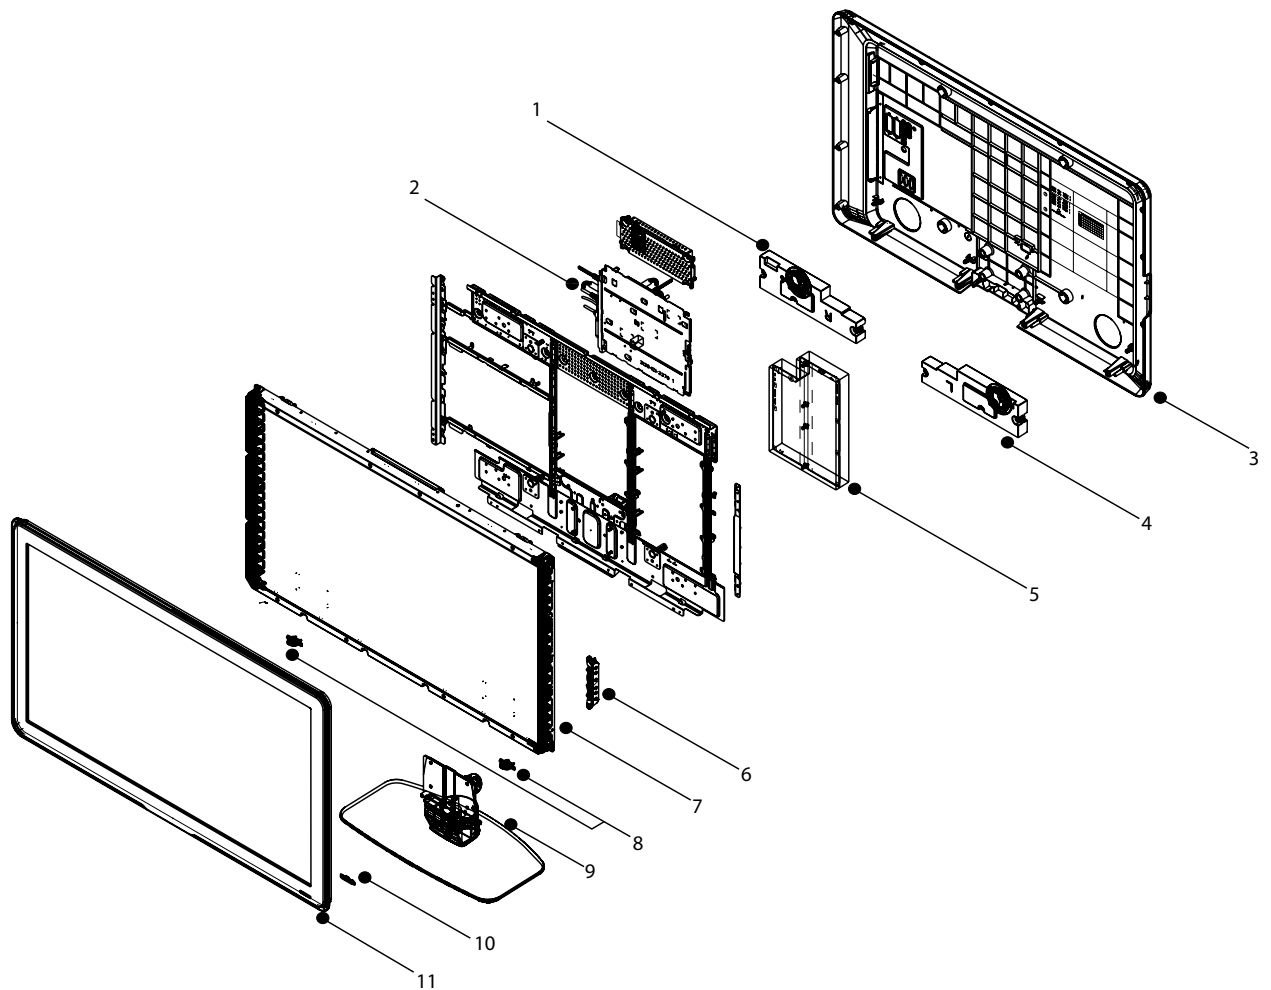

42PFL5603D/10
42PFL5603D/12
42PFL5603D/27
42PFL5603H/10
42PFL7403D/27
47PFL5603D/27

Service
Service
Service

Styling Sheet

25 January 2008

ME8 MFD entry LCD 32-52_2008_02_A_CH.fm

©Copyright 2006 Philips Consumer Electronics B.V. Eindhoven, The Netherlands.

All rights reserved. No part of this publication may be reproduced, stored in a retrieval system or transmitted, in any form or by any means, electronic, mechanical, photocopying, or otherwise without the prior permission of Philips.

Safety regulations require that the set is restored to its original condition and that parts which are identical with those specified are used.

PHILIPS