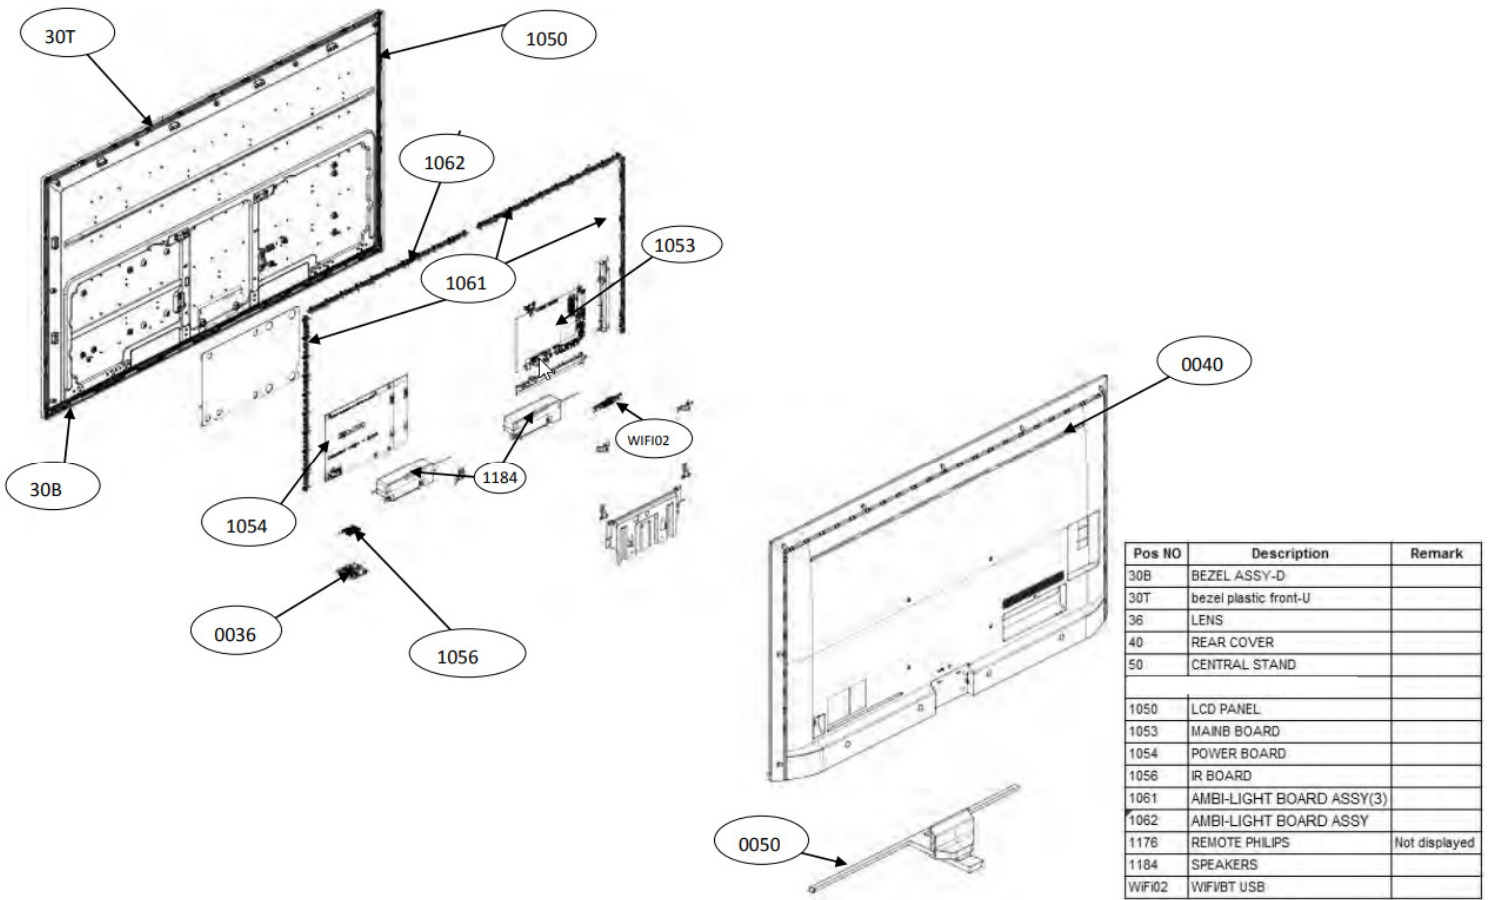

10.2 73x4 series 50"/55"

Pos NO	Description	Remark
30B	BEZEL ASSY-D	
30T	bezel plastic front-U	
36	LENS	
40	REAR COVER	
50	CENTRAL STAND	
1050	LCD PANEL	
1053	MAINB BOARD	
1054	POWER BOARD	
1056	IR BOARD	
1061	AMBI-LIGHT BOARD ASSY(3)	
1062	AMBI-LIGHT BOARD ASSY	
1176	REMOTE PHILIPS	Not displayed
1184	SPEAKERS	
WIF102	WIFI/BT USB	