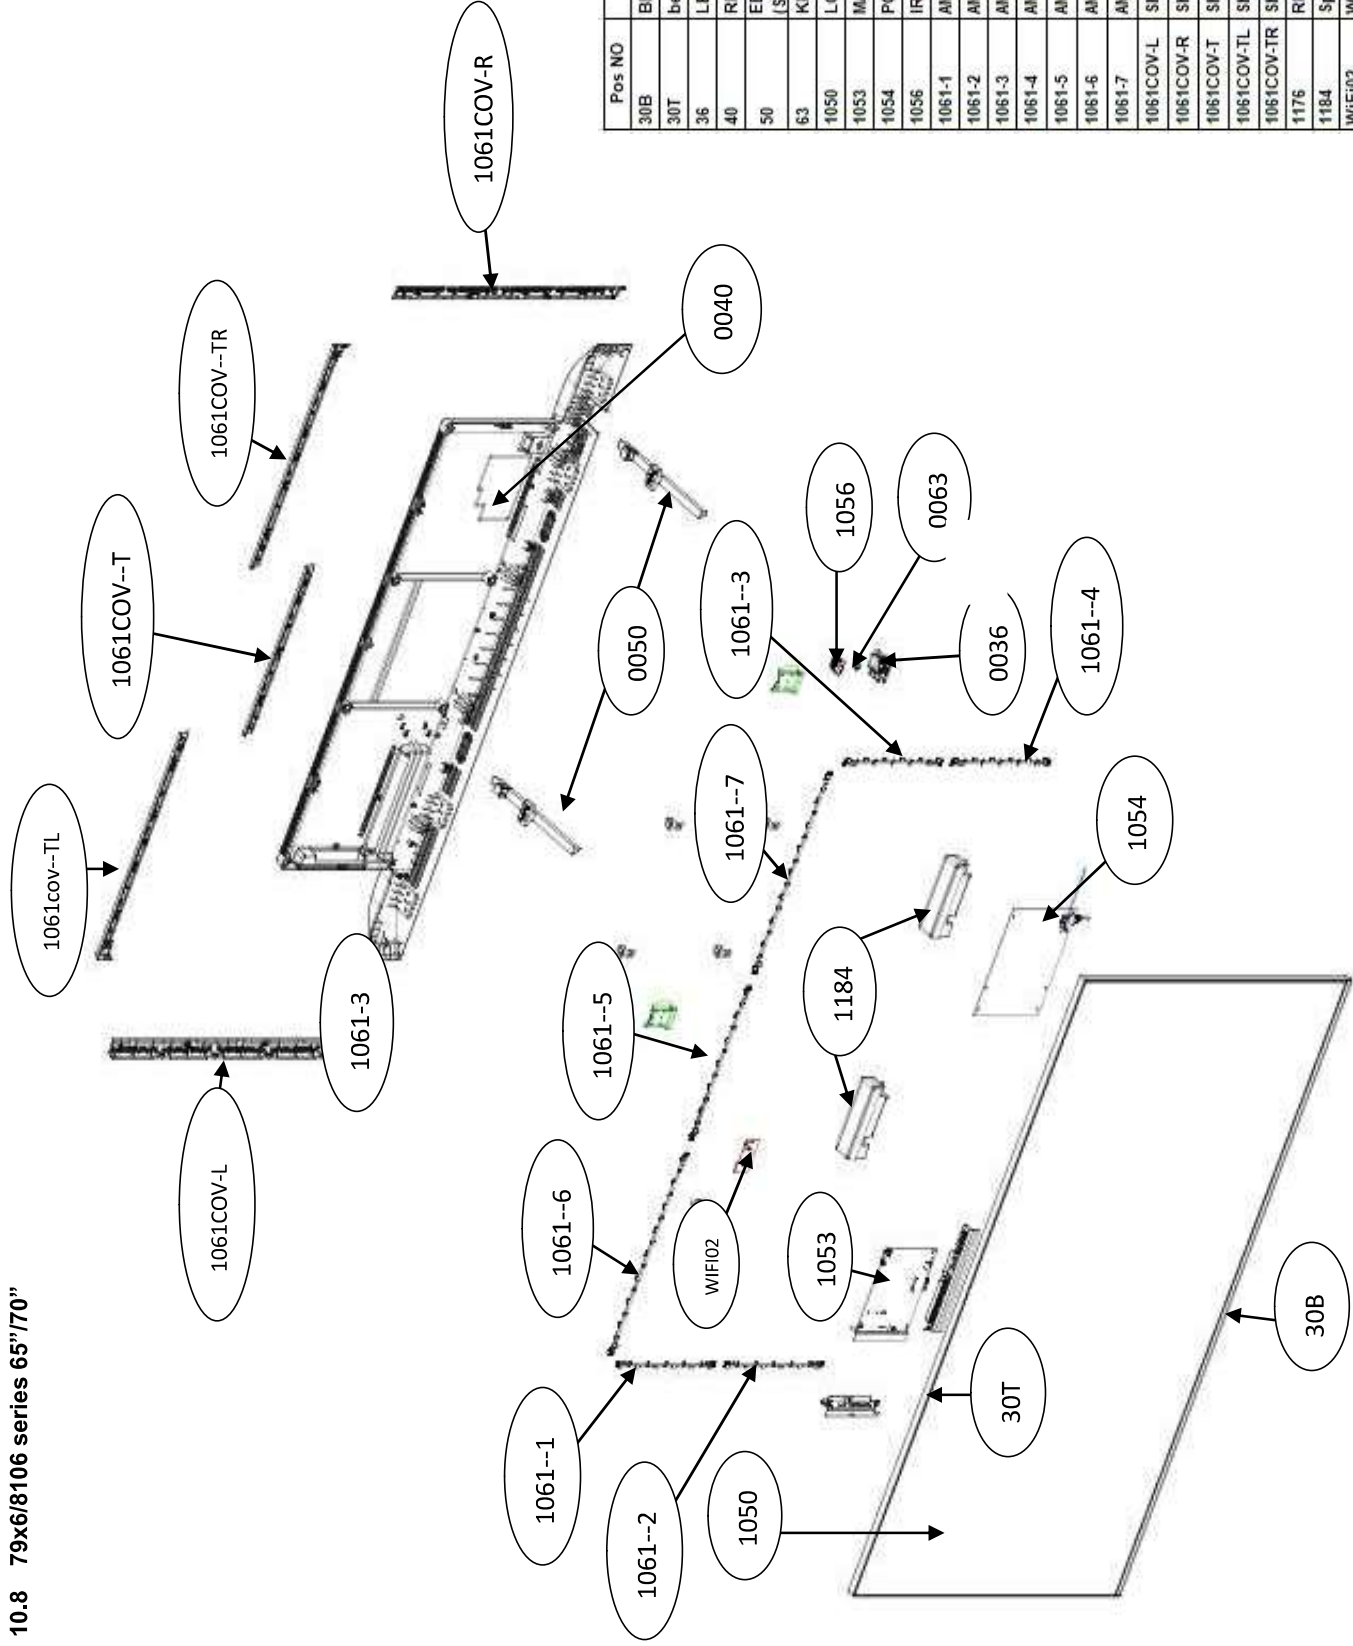

10.8 79x6/8/106 series 65"/70"

Fos NO	Description	Remark
30B	BEZEL ASSY-D	
30T	bezel plastic front-U	
36	LENS	
40	REAR COVER	
50	EDGE STAND - L/R identical (Screws included)	
63	KEY_FUNCTION	
1050	LCD PANEL	
1053	MAINB BOARD	
1054	POWER BOARD	
1056	IR BOARD	
1061-1	AMBI-LIGHT BOARD	
1061-2	AMBI-LIGHT BOARD	
1061-3	AMBI-LIGHT BOARD	
1061-4	AMBI-LIGHT BOARD	
1061-5	AMBI-LIGHT BOARD	
1061-6	AMBI-LIGHT BOARD	
1061-7	AMBI-LIGHT BOARD	
1061COV-L	Shading_left	
1061COV-R	Shading_right	
1061COV-T	Shading_top	
1061COV-TL	Shading_left_top	
1061COV-TR	Shading_right_top	
1176	REMOTE PHILIPS	Not displays
1184	Speaker	
WiFi02	WiFi/BT USB	