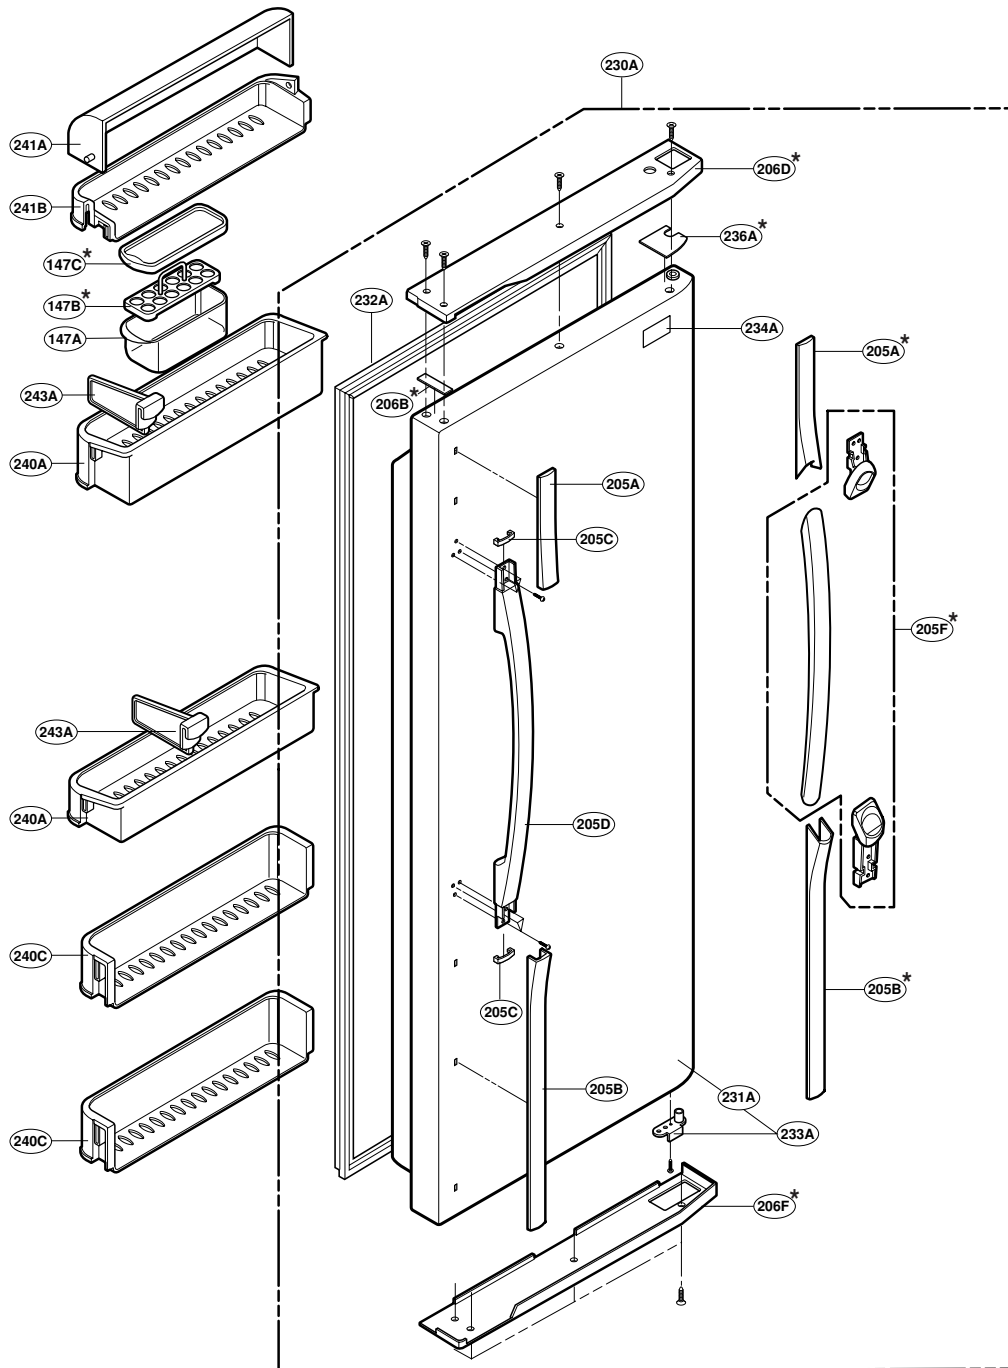

EXPLODED VIEW

DISPENSER PART

EXPLODED VIEW

FREEZER DOOR PART: GR-P247, GR-P207, GR-L247, GR-L207

EXPLODED VIEW

Ref No. : GR-L247, GR-L207, GR-B247, GR-B207

REFRIGERATOR DOOR PART

* : Optional part

EXPLODED VIEW

FREEZER COMPARTMENT

* : Optional part

EXPLODED VIEW

REFRIGERATOR COMPARTMENT

* : Optional part

EXPLODED VIEW

MACHINE COMPARTMENT