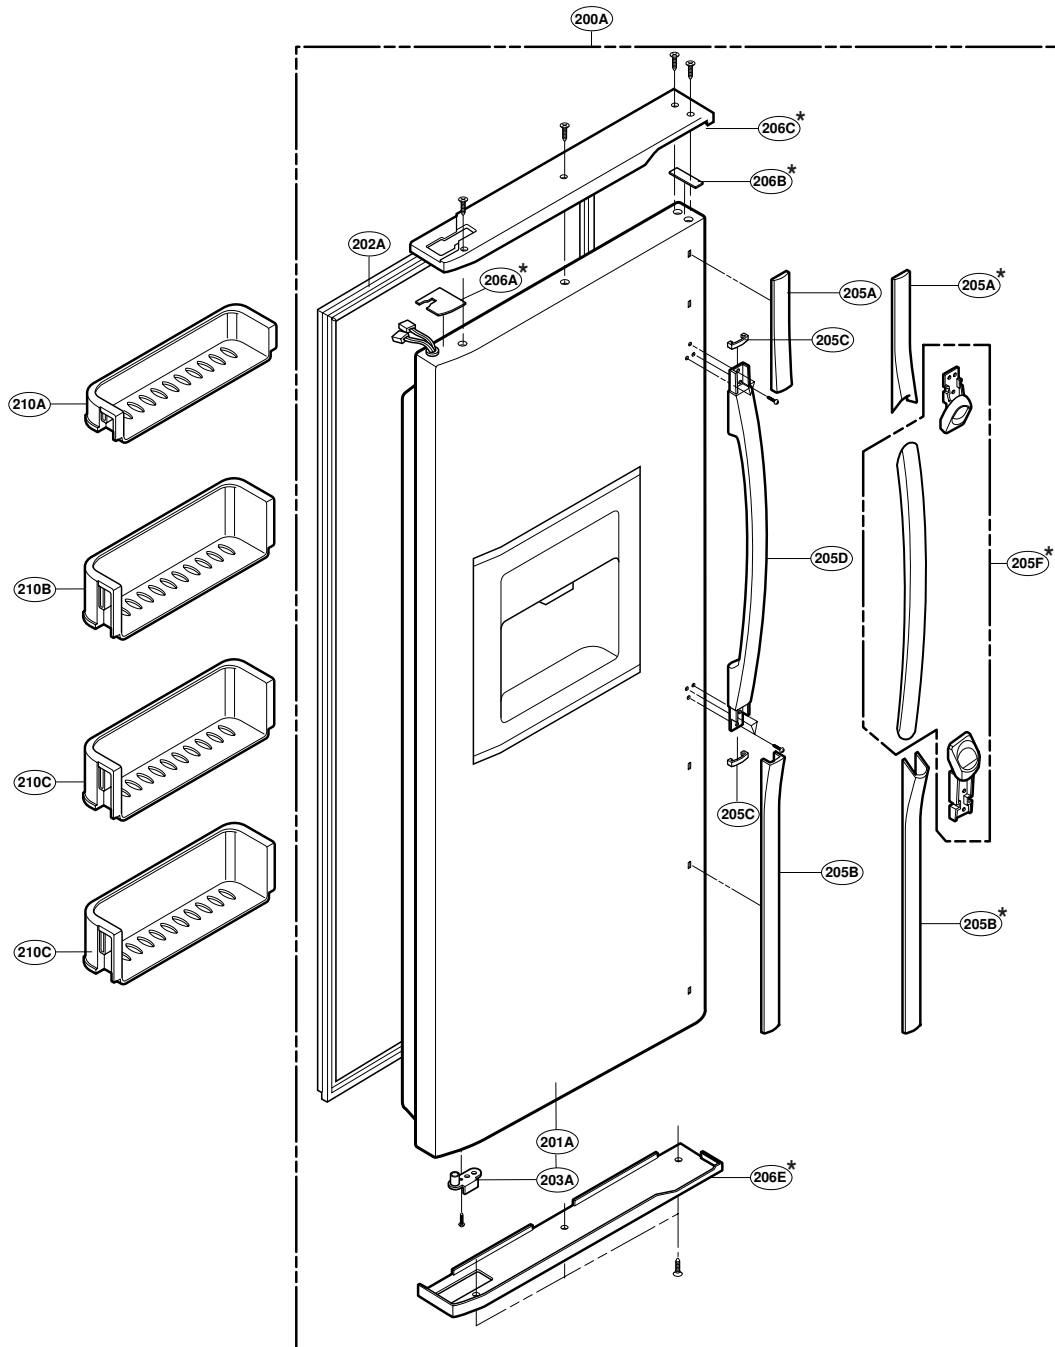

EXPLODED VIEW

DISPENSER PART

EXPLODED VIEW

FREEZER DOOR PART: GR-P247, GR-P207, GR-L247, GR-L207

EXPLODED VIEW

Ref No. : GR-L247, GR-L207, GR-B247, GR-B207

REFRIGERATOR DOOR PART

* : Optional part

EXPLODED VIEW

FREEZER COMPARTMENT

* : Optional part

EXPLODED VIEW

REFRIGERATOR COMPARTMENT

* : Optional part

EXPLODED VIEW

MACHINE COMPARTMENT