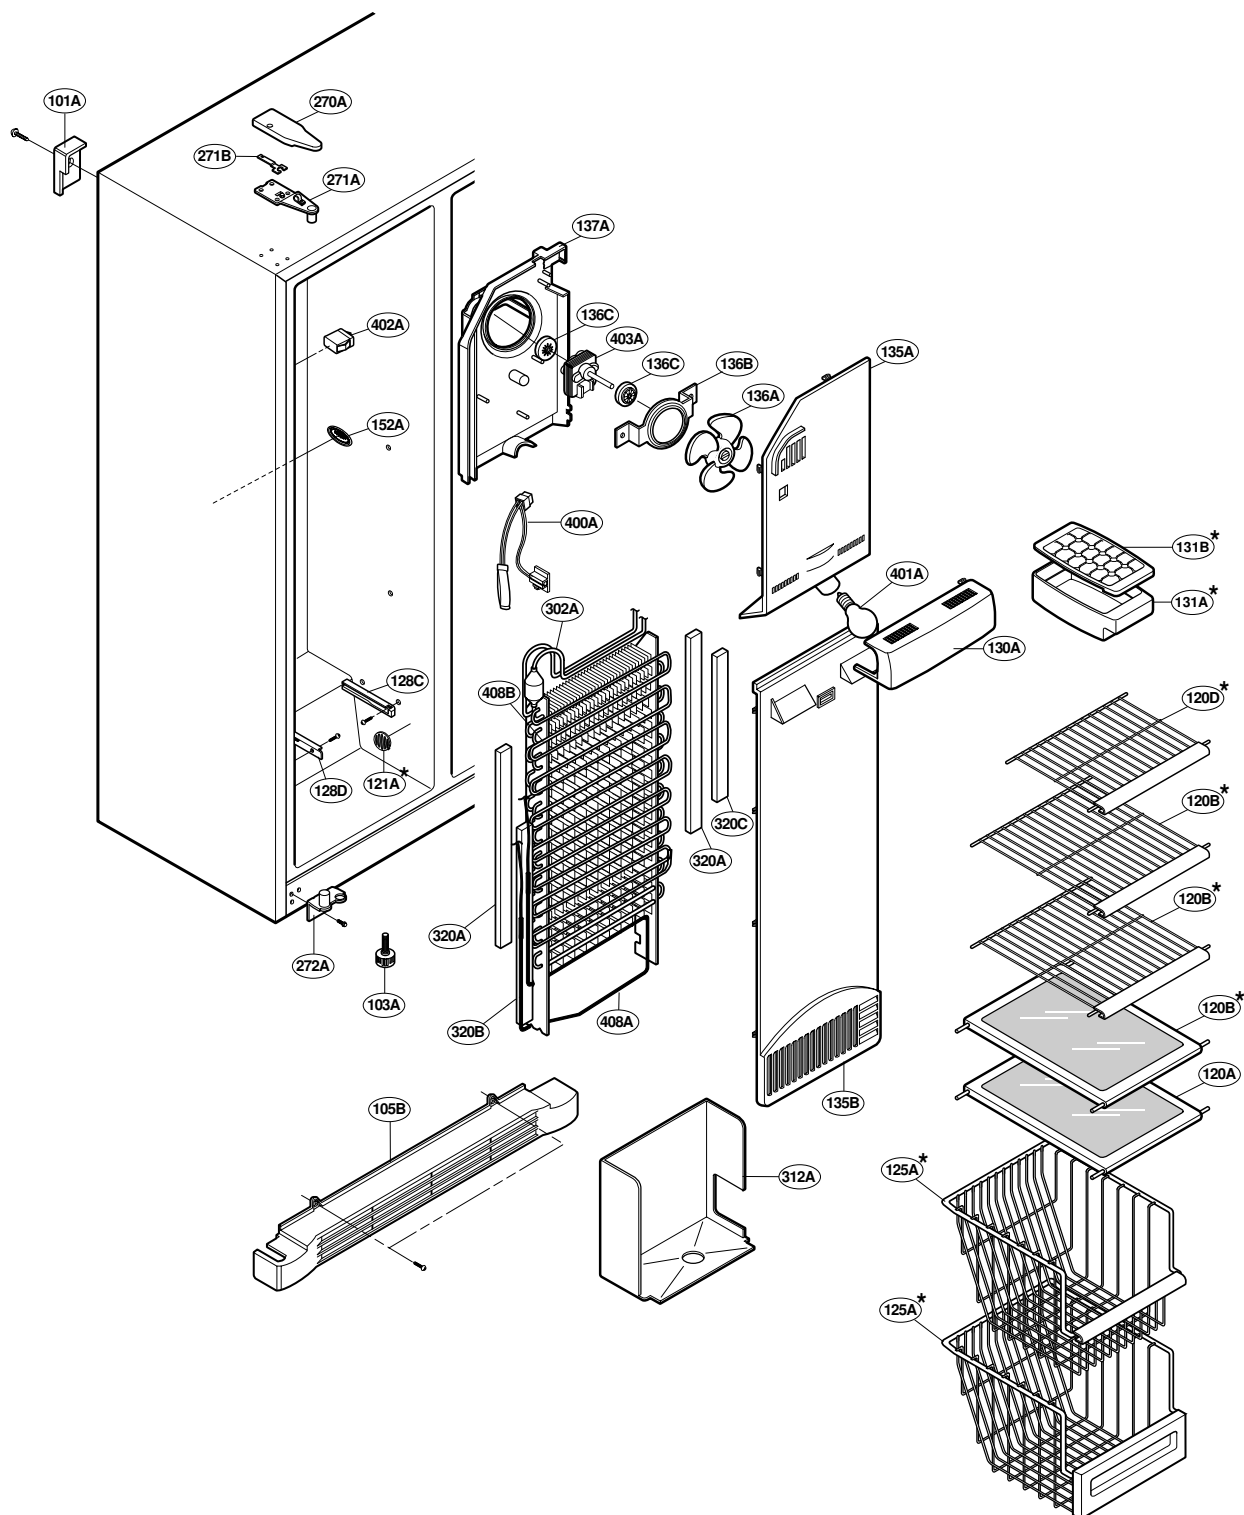

EXPLODED VIEW

DISPENSER PART

EXPLODED VIEW

FREEZER DOOR PART: GR-P247, GR-P207, GR-L247, GR-L207

EXPLODED VIEW

Ref No. : GR-L247, GR-L207, GR-B247, GR-B207

REFRIGERATOR DOOR PART

* : Optional part

EXPLODED VIEW

FREEZER COMPARTMENT

* : Optional part

EXPLODED VIEW

REFRIGERATOR COMPARTMENT

* : Optional part

EXPLODED VIEW

MACHINE COMPARTMENT