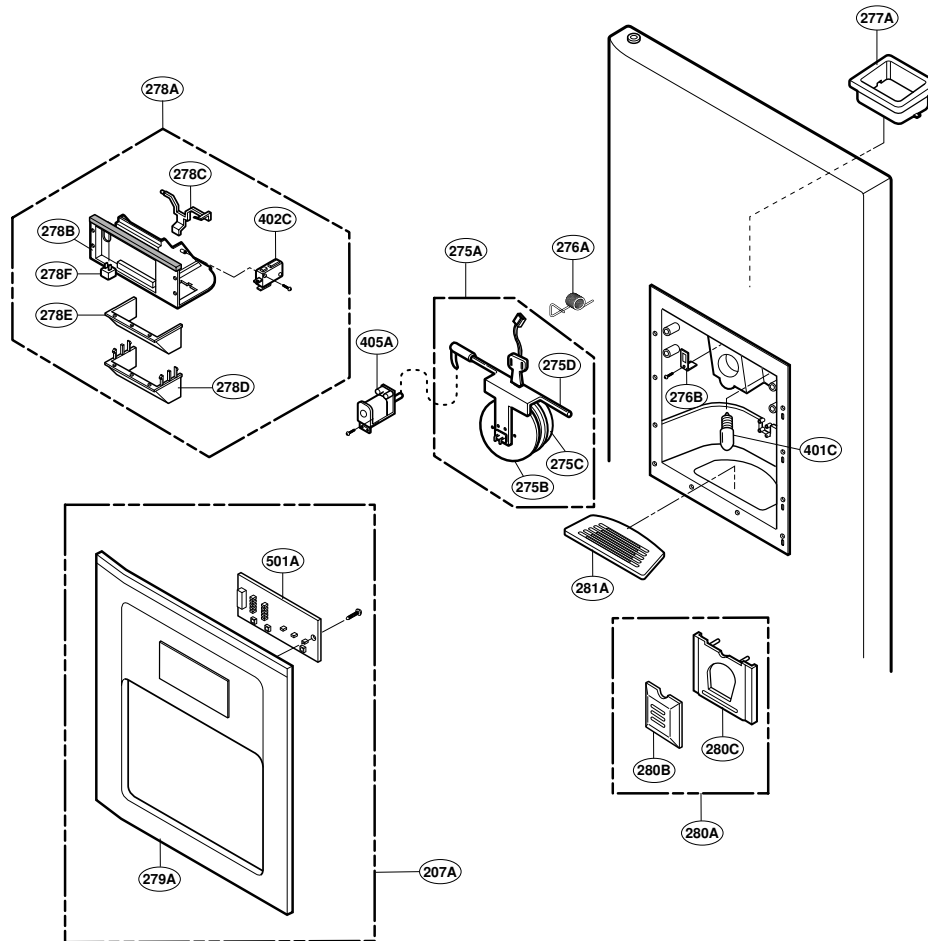

EXPLODED VIEW

DISPENSER PART

EXPLODED VIEW

FREEZER DOOR PART: GR-P247, GR-P207, GR-L247, GR-L207

EXPLODED VIEW

Ref No. : GR-L247, GR-L207, GR-B247, GR-B207

REFRIGERATOR DOOR PART

* : Optional part

EXPLODED VIEW

FREEZER COMPARTMENT

* : Optional part

EXPLODED VIEW

REFRIGERATOR COMPARTMENT

* : Optional part

EXPLODED VIEW

MACHINE COMPARTMENT