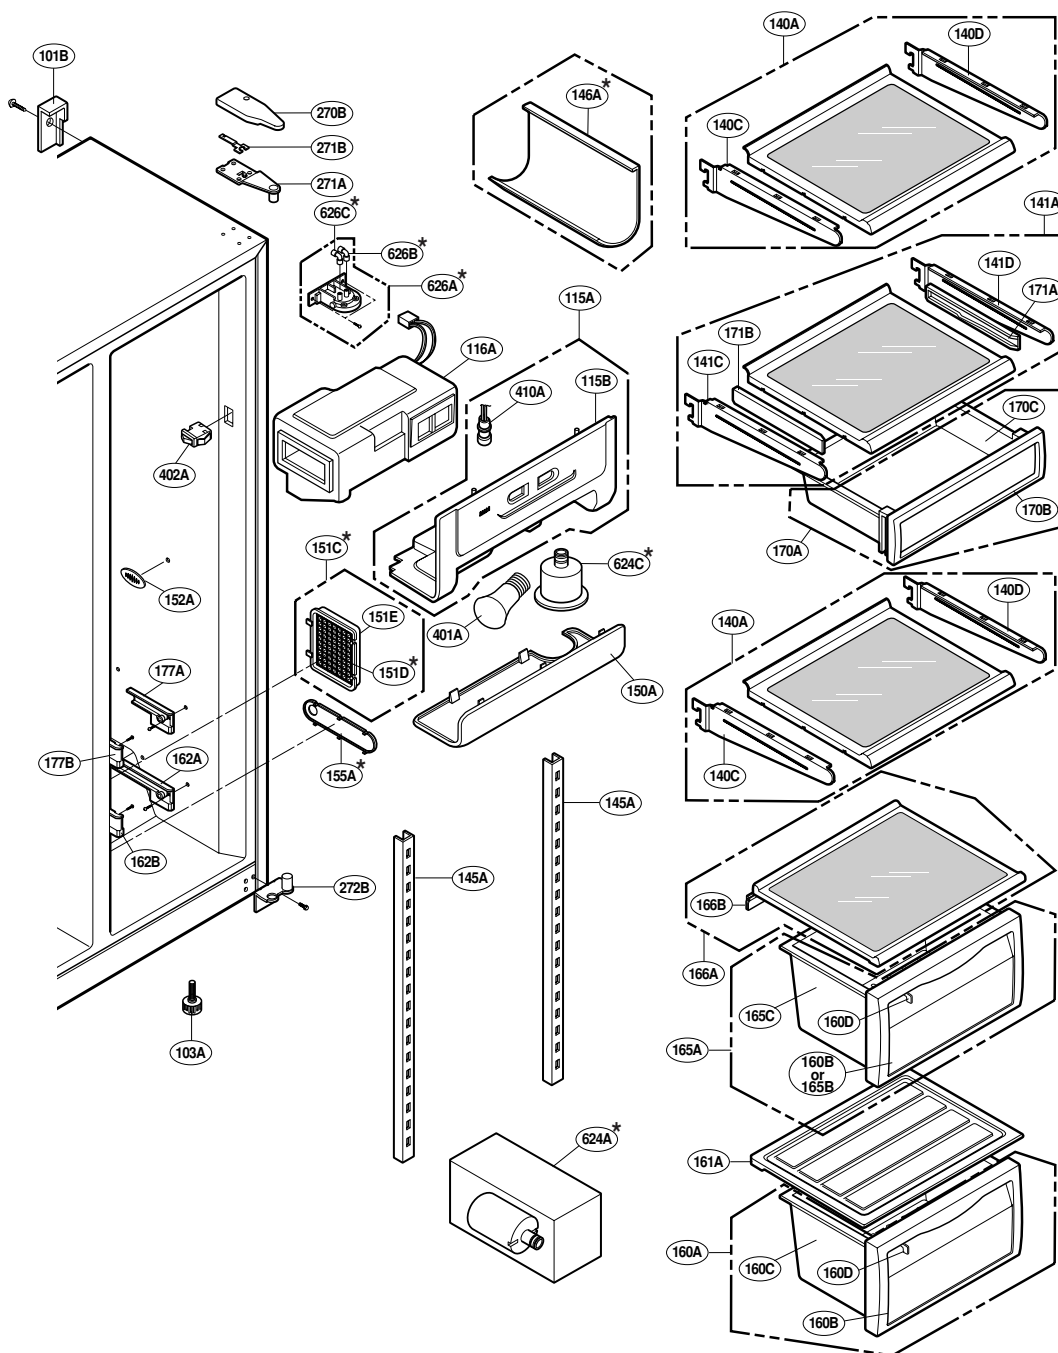

EXPLODED VIEW

DISPENSER PART

EXPLODED VIEW

FREEZER DOOR PART: GR-P247, GR-P207, GR-L247, GR-L207

EXPLODED VIEW

Ref No. : GR-L247, GR-L207, GR-B247, GR-B207

REFRIGERATOR DOOR PART

* : Optional part

EXPLODED VIEW

FREEZER COMPARTMENT

* : Optional part

EXPLODED VIEW

REFRIGERATOR COMPARTMENT

* : Optional part

EXPLODED VIEW

MACHINE COMPARTMENT