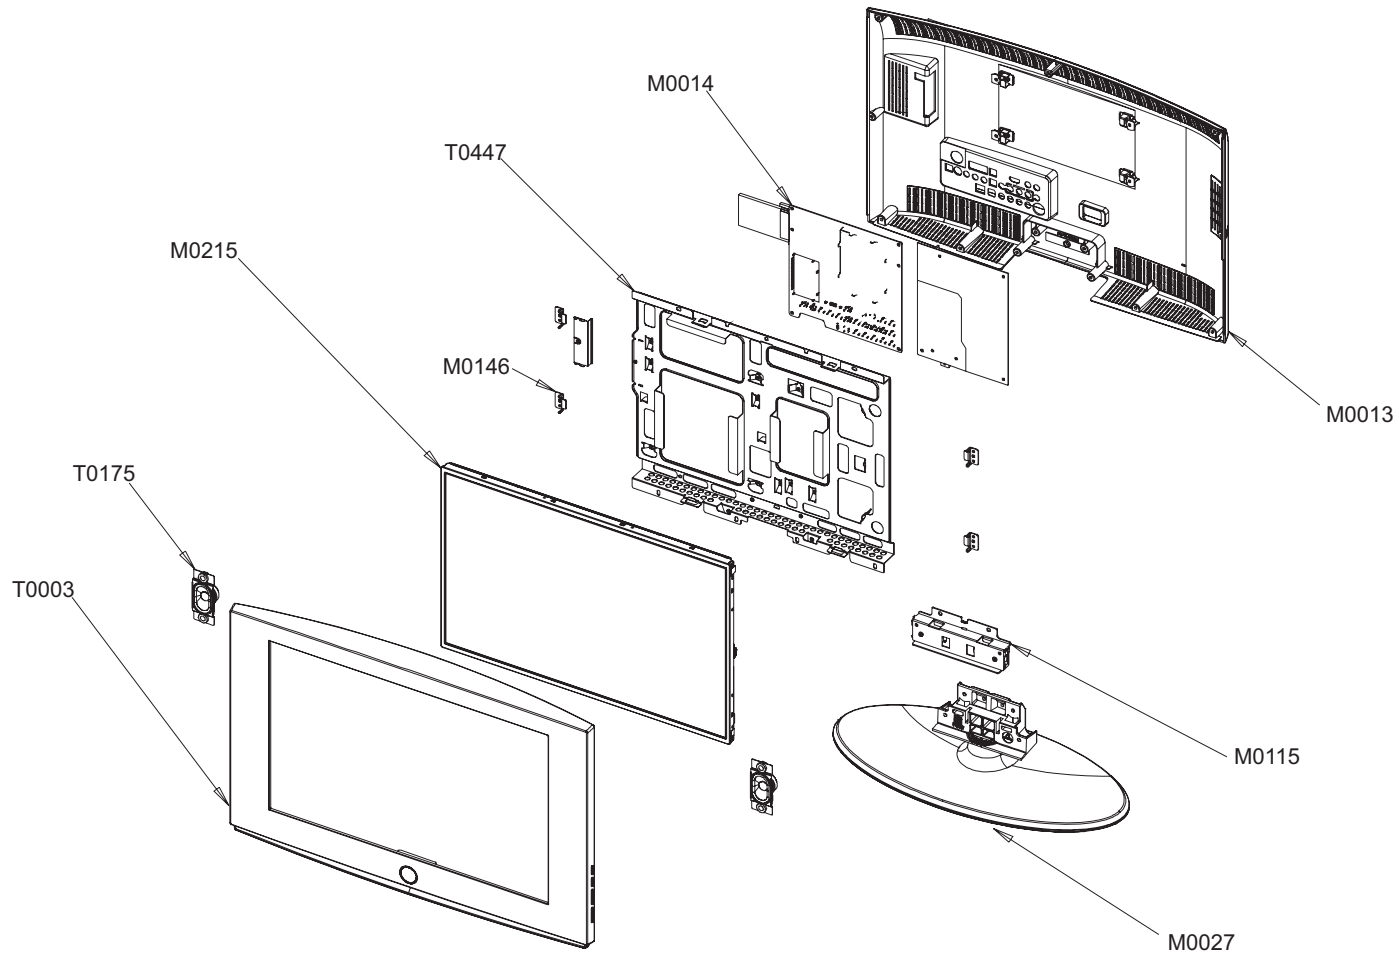

## 5 Exploded View and Parts List

- You can search for updated part codes through ITSELF web site.  
URL : <http://itself.sec.samsung.co.kr/>

### 5-1 LE22S86BDX Exploded View

## 5-2 LE22S86BDX Parts list

Location	Code.No	Item & Specification	Q'ty	SA/SNA	Remark
T0003	BN96-05965A	ASSY COVER P-FRONT;22S86,EO,ABS+PMMA,HB,	1	S.A	
T0175	BN96-06066A	ASSY SPEAKER P;16ohm,4pin,3W,350/750	1	S.N.A	
M0215	BN07-00346A	LCD-PANEL;LTM220M1-L01,Doppler,8BIT,493.	1	S.A	
T0447	BN96-05967A	ASSY BRACKET P-PANEL;22S86,EO	1	S.N.A	
M0146	BN61-03425A	BRACKET-PANEL SIDE;JASMINE 22,SECC,T1.2	4	S.N.A	
M0115	BN61-02931A	BRACKET-STAND LINK;JASMINE 26,SECC,T1.6	1	S.N.A	
M0027	BN96-04745A	ASSY STAND P-BASE;23,26S81,ABS+PMMA,HB,B	1	S.A	
M0013	BN96-05966A	ASSY COVER P-REAR;22S86,EO,HIPS,HB,BK500	1	S.A	